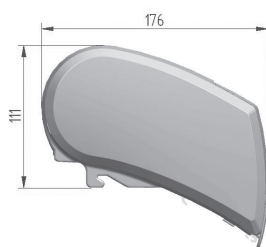

Thule Omnistor 9200

Extra large shade for extra large vehicles

Information

- Installation roof-mounted
- Awning's length 4.00 - 6.00m
- Fabric projection 3.00m
- Cassette colours White
Anodised
Cream RAL 9002 - only with fabric 31 (Mystic grey)
- Fabric colours 31 - Mystic grey
32 - Sapphire blue
03 - Blue sky
04 - Alaska grey
22 - Uni grey
- Weight from 41kg up to 55kg

Specs

- Largest projection on the market with a superior fabric tension
- Top of the range stability for longer lengths
- Increased reliability: Built-in durability systems for long life performance
- New Design (contemporary look, perfect integration on RV's)
- Ready for new accessories (e.g. slide-in LED strip)
- Roof mounted awning suitable for Caravans and Motorhomes (A-class).
Caravan rail remains available to install a traditional tent.
- Compatible with existing adapter brackets (need to be ordered separately, see further on in this chapter).
Installation using the roof top adapter (adhesive) or by means of transverse profiles.
Drilling through the roof is not necessary
- 220V tubular motor with unique computerized driver for continuous adjustment of closing settings and integrated manual override. Remote control included
- Integrated tension arms for much higher fabric tension
- Patented roller tube support for better fabric tension and reduced wrinkling of the fabric
- Improved masking and finish of the technical parts
- Integrated anti-rattling solutions