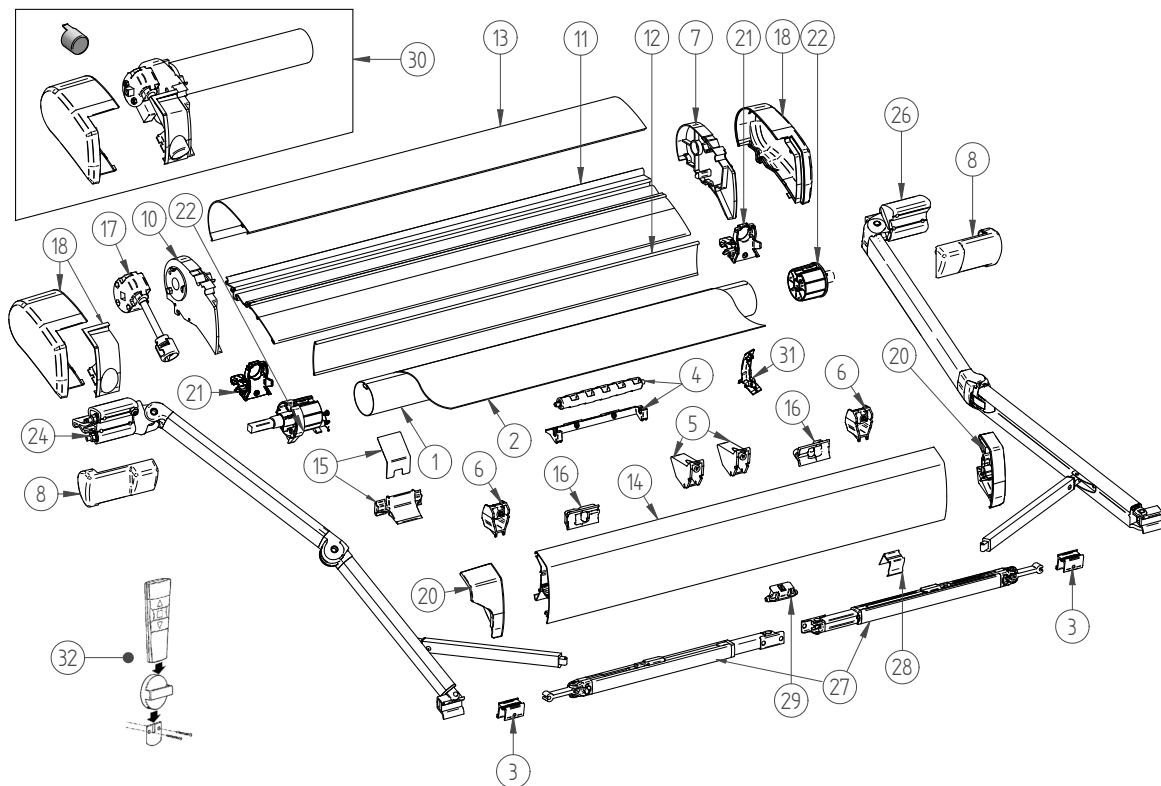

Specs

- Largest projection on the market with a superior fabric tension
- Top of the range stability for longer lengths
- Increased reliability: Built-in durability systems for long life performance
- New Design (contemporary look, perfect integration on RV's)
- Ready for new accessories (e.g. slide-in LED strip)
- Roof mounted awning suitable for Caravans and Motorhomes (A-class).
Caravan rail remains available to install a traditional tent.
- Compatible with existing adapter brackets (need to be ordered separately, see further on in this chapter).
Installation using the roof top adapter (adhesive) or by means of transverse profiles.
Drilling through the roof is not necessary
- 220V tubular motor with unique computerized driver for continuous adjustment of closing settings and integrated manual override. Remote control included
- Integrated tension arms for much higher fabric tension
- Patented roller tube support for better fabric tension and reduced wrinkling of the fabric
- Improved masking and finish of the technical parts
- Integrated anti-rattling solutions

Spare parts Thule Omnistor 9200

THULE Omnistor 9200

6AC 600-01

	ART.NR.	DESCRIPTION
1	1500602617	ROLLER TUBE D=63 / 9200-4.00M
	1500602618	ROLLER TUBE D=63 / 9200-4.50M
	1500602417	ROLLER TUBE D=63 / 9200-5,00M
	1500602418	ROLLER TUBE D=63 / 9200-5,50M
	1500602419	ROLLER TUBE D=63 / 9200-6,00M
2	1500602420	FABRIC 4.00M 9200 03
	1500602421	FABRIC 4.00M 9200 04
	1500602422	FABRIC 4.00M 9200 22
	1500602423	FABRIC 4.00M 9200 31
	1500602424	FABRIC 4.00M 9200 32
	1500602425	FABRIC 4.50M 9200 03
	1500602426	FABRIC 4.50M 9200 04
	1500602427	FABRIC 4.50M 9200 22
	1500602428	FABRIC 4.50M 9200 31
	1500602429	FABRIC 4.50M 9200 32
	1500602430	FABRIC 5,00M 9200 03
	1500602431	FABRIC 5,00M 9200 04
	1500602432	FABRIC 5,00M 9200 22
	1500602433	FABRIC 5,00M 9200 31
	1500602434	FABRIC 5,00M 9200 32
	1500602435	FABRIC 5,50M 9200 03